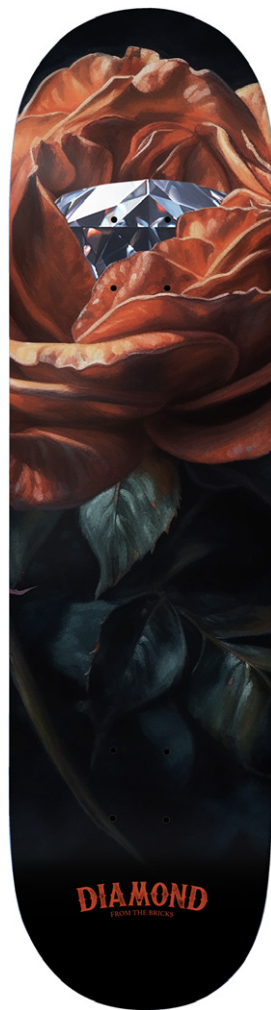

MATERIAL: 100% COTTON

SKATEBOARD CLASSIC

HOODIE WITH SCREEN PRINT CHEST
CLAMP LABEL ON HEM.

SKU#: B24DMPE001

COLORS: PIGMENT BLACK, OFF WHITE

SIZES: S - 3XL

MATERIAL: 80% COTTON, 20% POLYESTER

SKATEBOARD CLASSIC

MATERIAL: 100% COTTON

FROM THE BRICKS

LONG SLEEVE TEE WITH SCREEN PRINT ON CHEST
CLAMP LABEL ON HEM.

SKU#: B24DMPC004

COLORS: BLACK

SIZES: S - 3XL

MATERIAL: 100% COTTON

FROM THE BRICKS

HOODIE WITH SCREEN PRINT ON CHEST AND BACK
CLAMP LABEL ON HEM.

SKU#: B24DMPF004

COLORS: BLACK

SIZES: S - 3XL

MATERIAL: 80% COTTON, 20% POLYESTER

FROM THE BRICKS
SKATEBOARD DECK

SKU#: B24DMSK004
COLORS: BLACK
SIZES: 8.25"
MATERIAL: WOOD